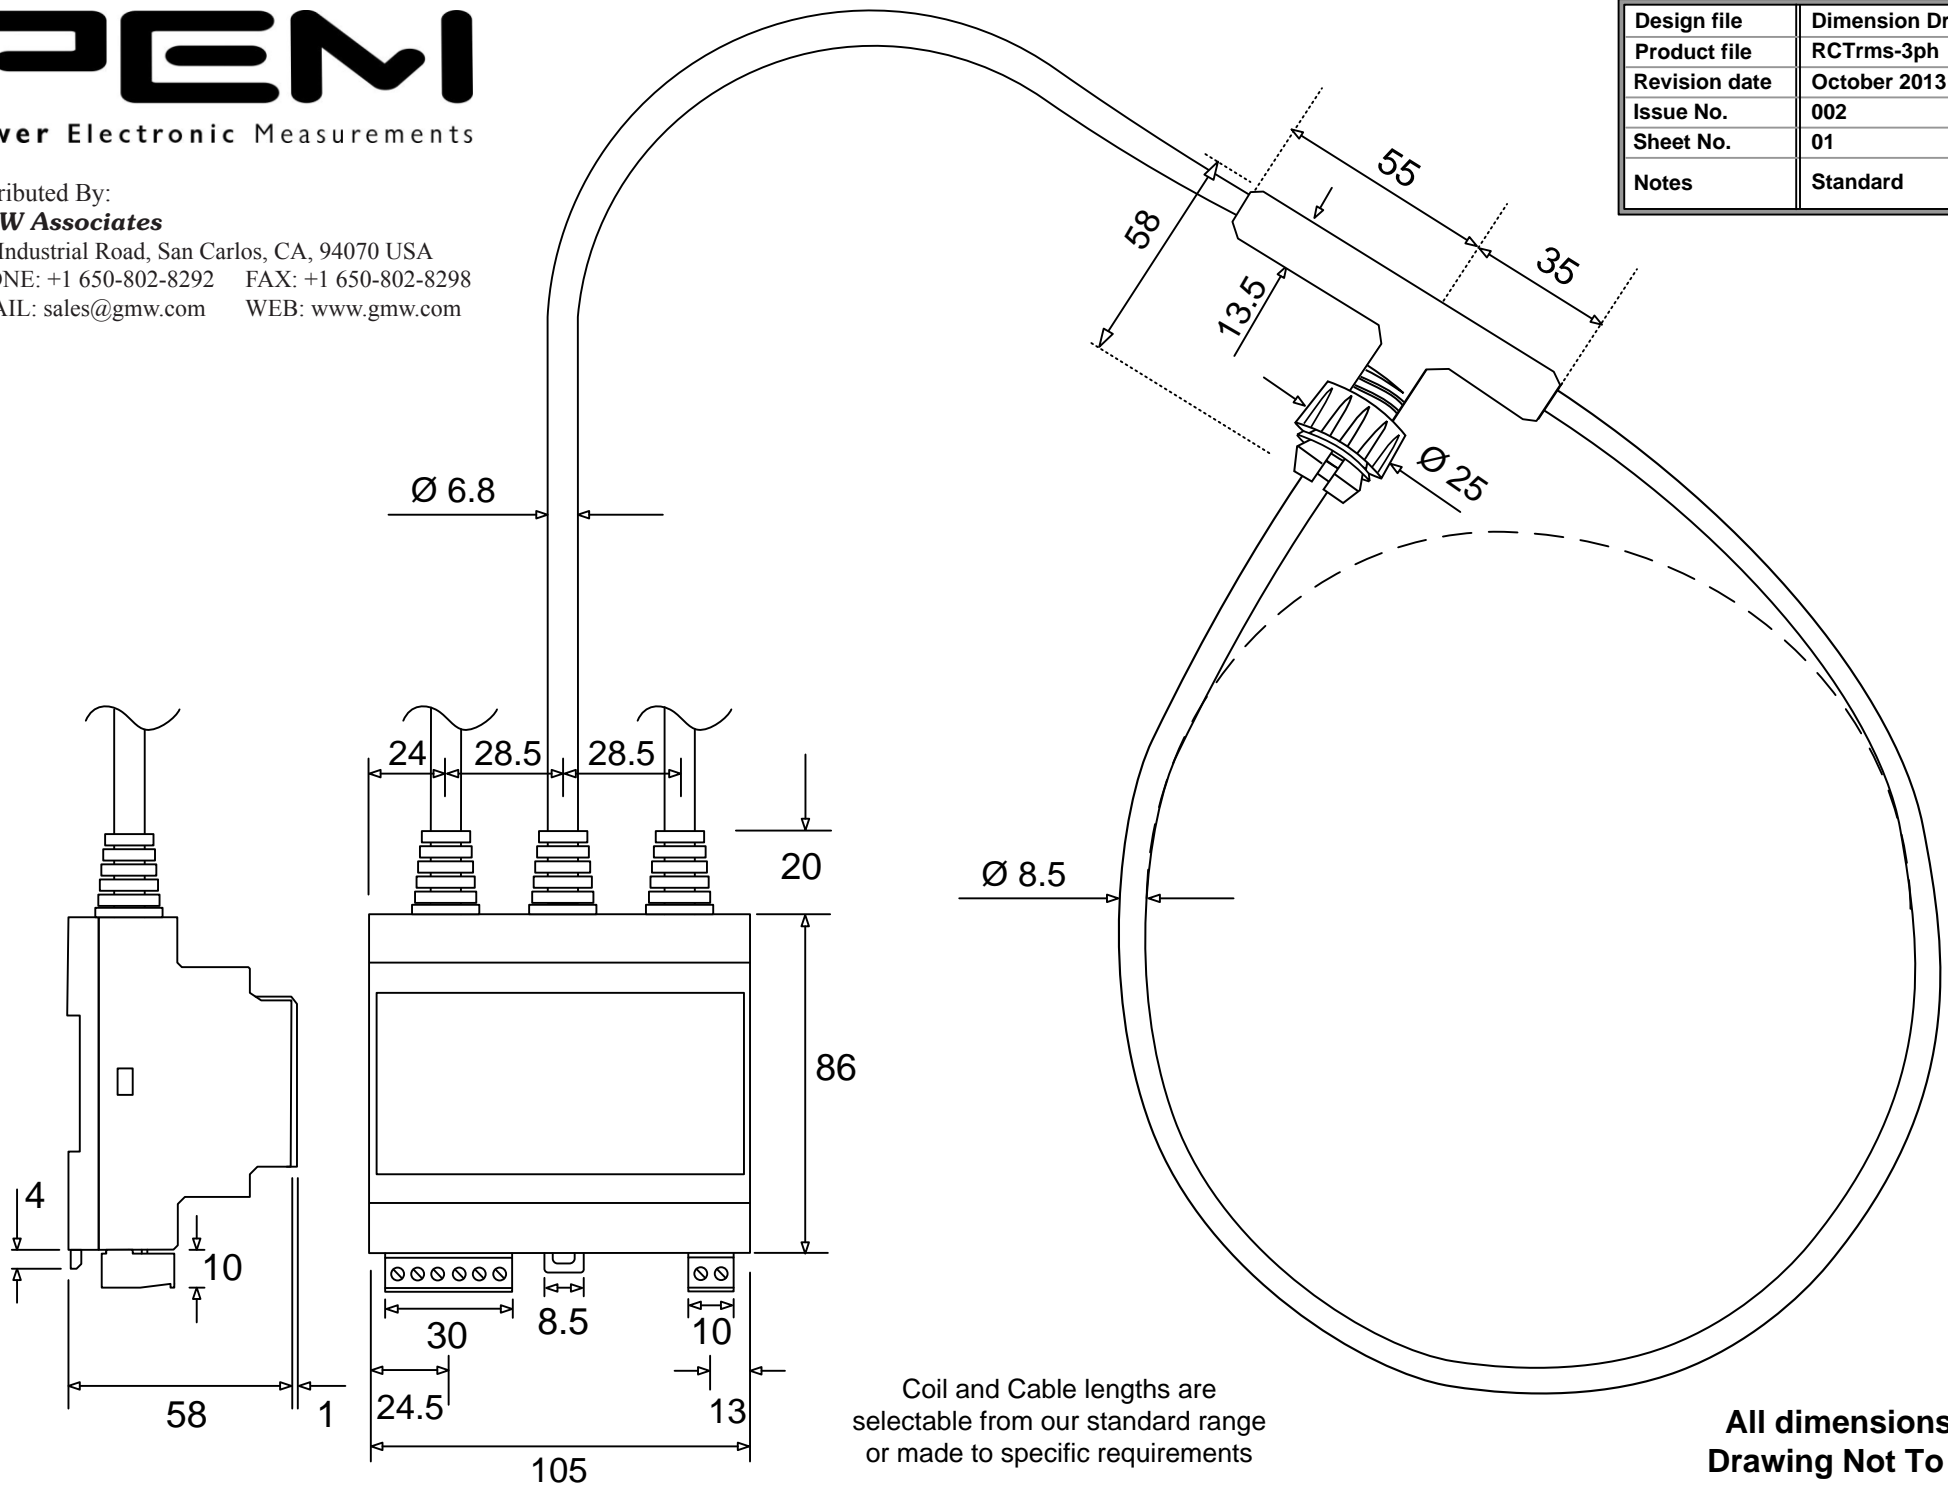

# PENI

Power Electronic Measurements

Distributed By:

**GMW Associates**

955 Industrial Road, San Carlos, CA, 94070 USA

PHONE: +1 650-802-8292 FAX: +1 650-802-8298

EMAIL: sales@gmw.com WEB: www.gmw.com

Design file	Dimension Drawing
Product file	RCTrms-3ph
Revision date	October 2013
Issue No.	002
Sheet No.	01
Notes	Standard

Coil and Cable lengths are selectable from our standard range or made to specific requirements

**All dimensions mm  
Drawing Not To Scale**

Design file	Dimension Drawing
Product file	RCTrms-3ph
Revision date	October 2013
Issue No.	002
Sheet No.	02
Notes	BNC Option

Coil and Cable lengths are selectable from our standard range or made to specific requirements

**All dimensions mm  
Drawing Not To Scale**