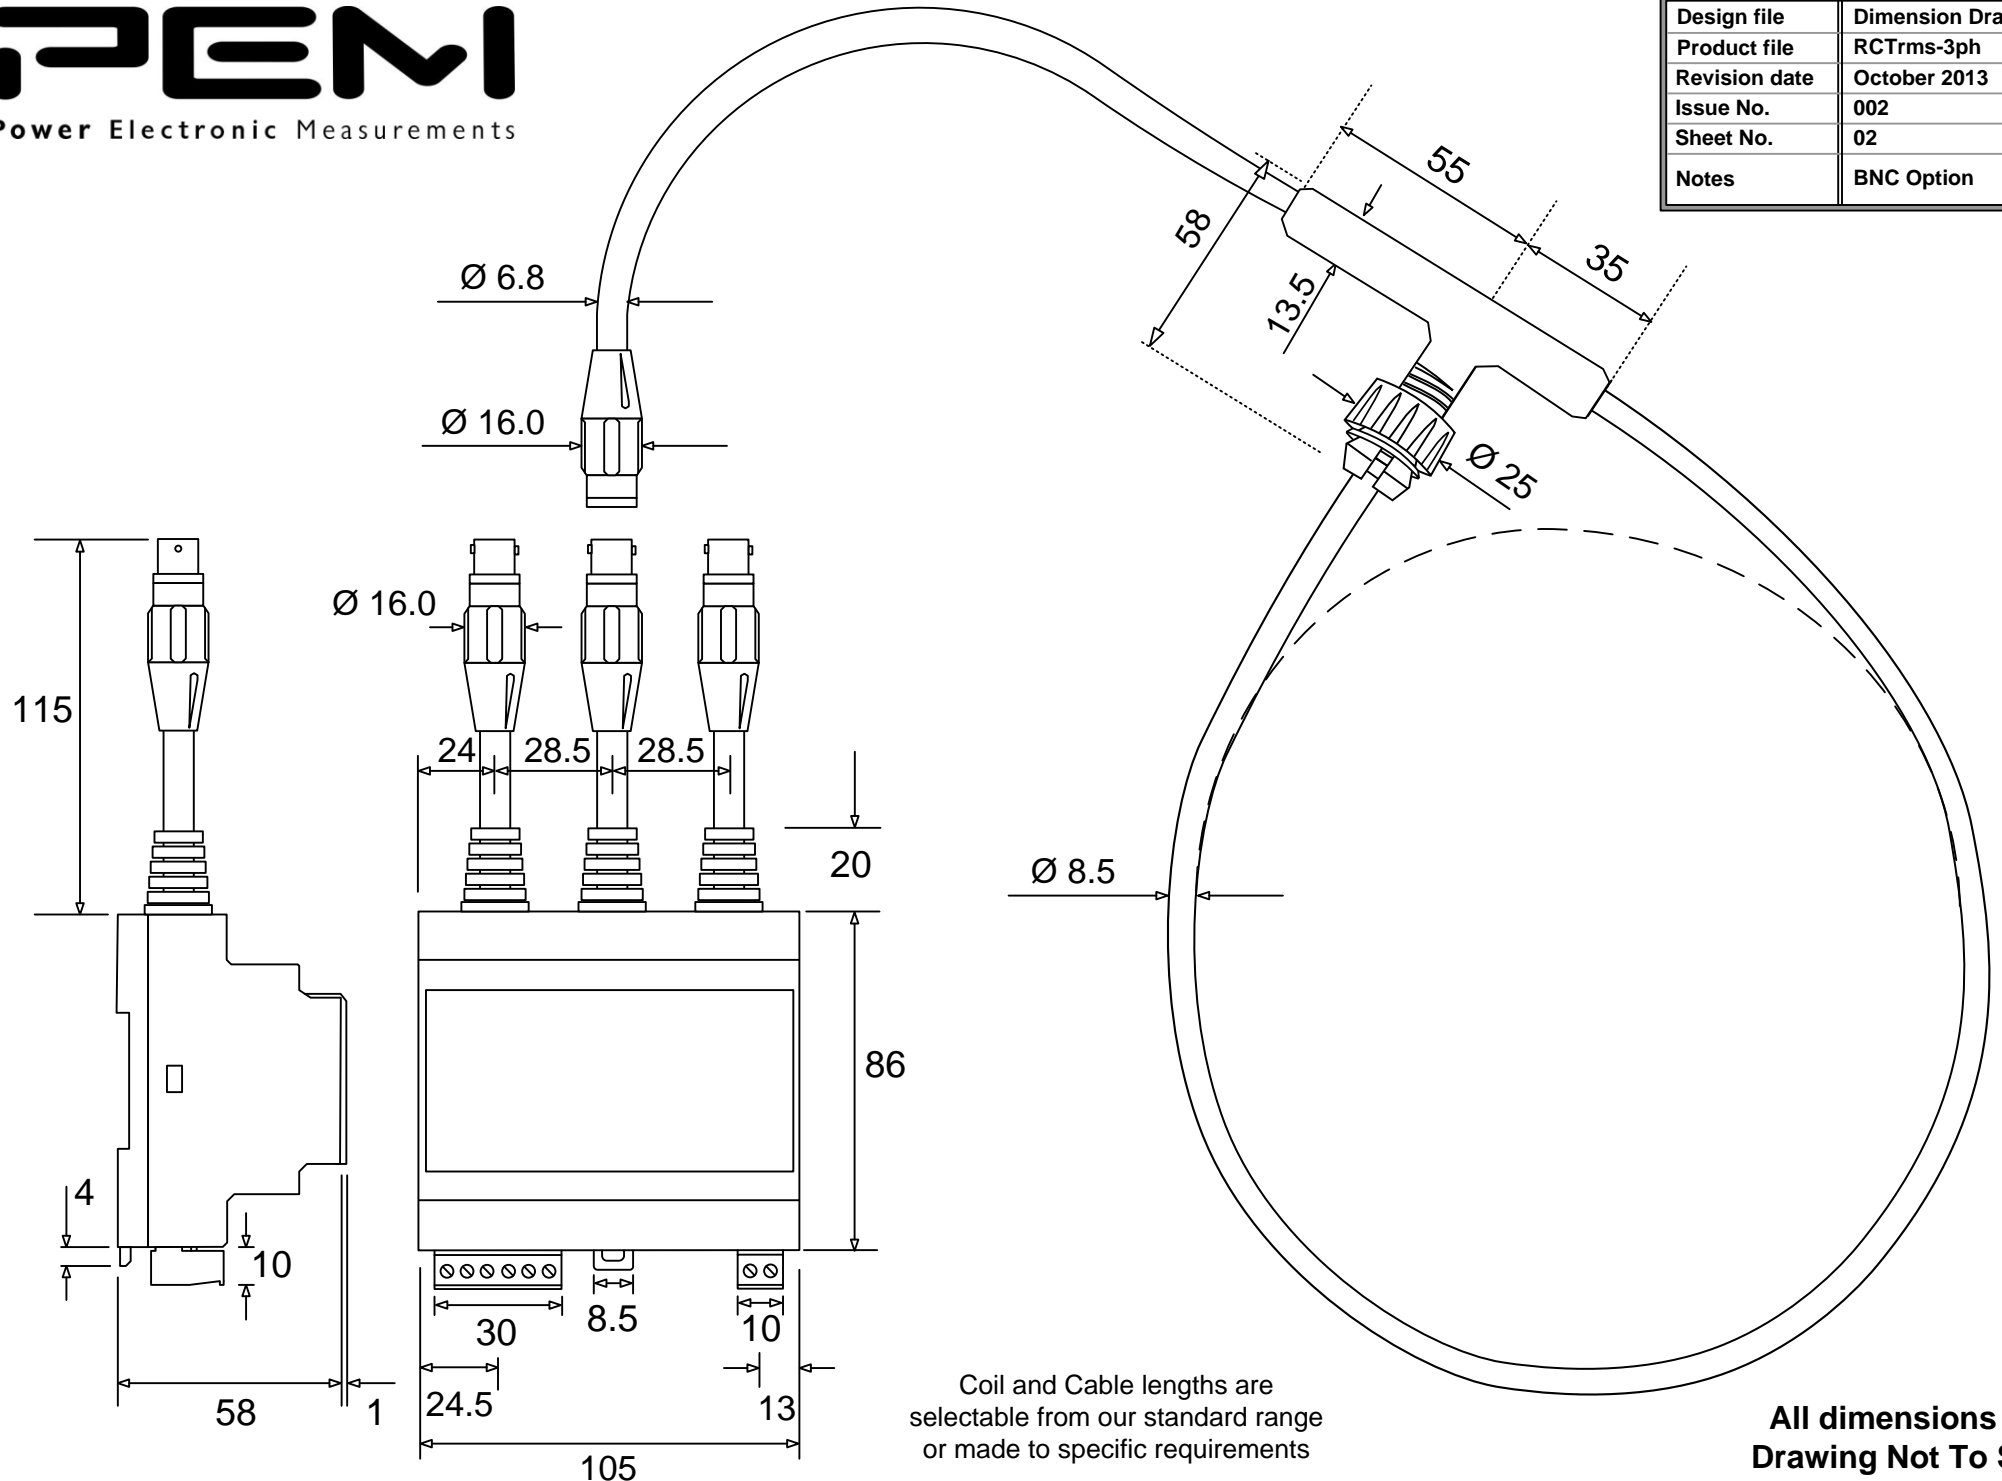

# PENI

Power Electronic Measurements

Distributed By:

**GMW Associates**

955 Industrial Road, San Carlos, CA, 94070 USA

PHONE: +1 650-802-8292 FAX: +1 650-802-8298

EMAIL: sales@gmw.com WEB: www.gmw.com

Design file	Dimension Drawing
Product file	RCTrms-3ph
Revision date	October 2013
Issue No.	002
Sheet No.	01
Notes	Standard

Coil and Cable lengths are selectable from our standard range or made to specific requirements

**All dimensions mm  
Drawing Not To Scale**

Design file	Dimension Drawing
Product file	RCTrms-3ph
Revision date	October 2013
Issue No.	002
Sheet No.	02
Notes	BNC Option

Coil and Cable lengths are selectable from our standard range or made to specific requirements

**All dimensions mm  
Drawing Not To Scale**